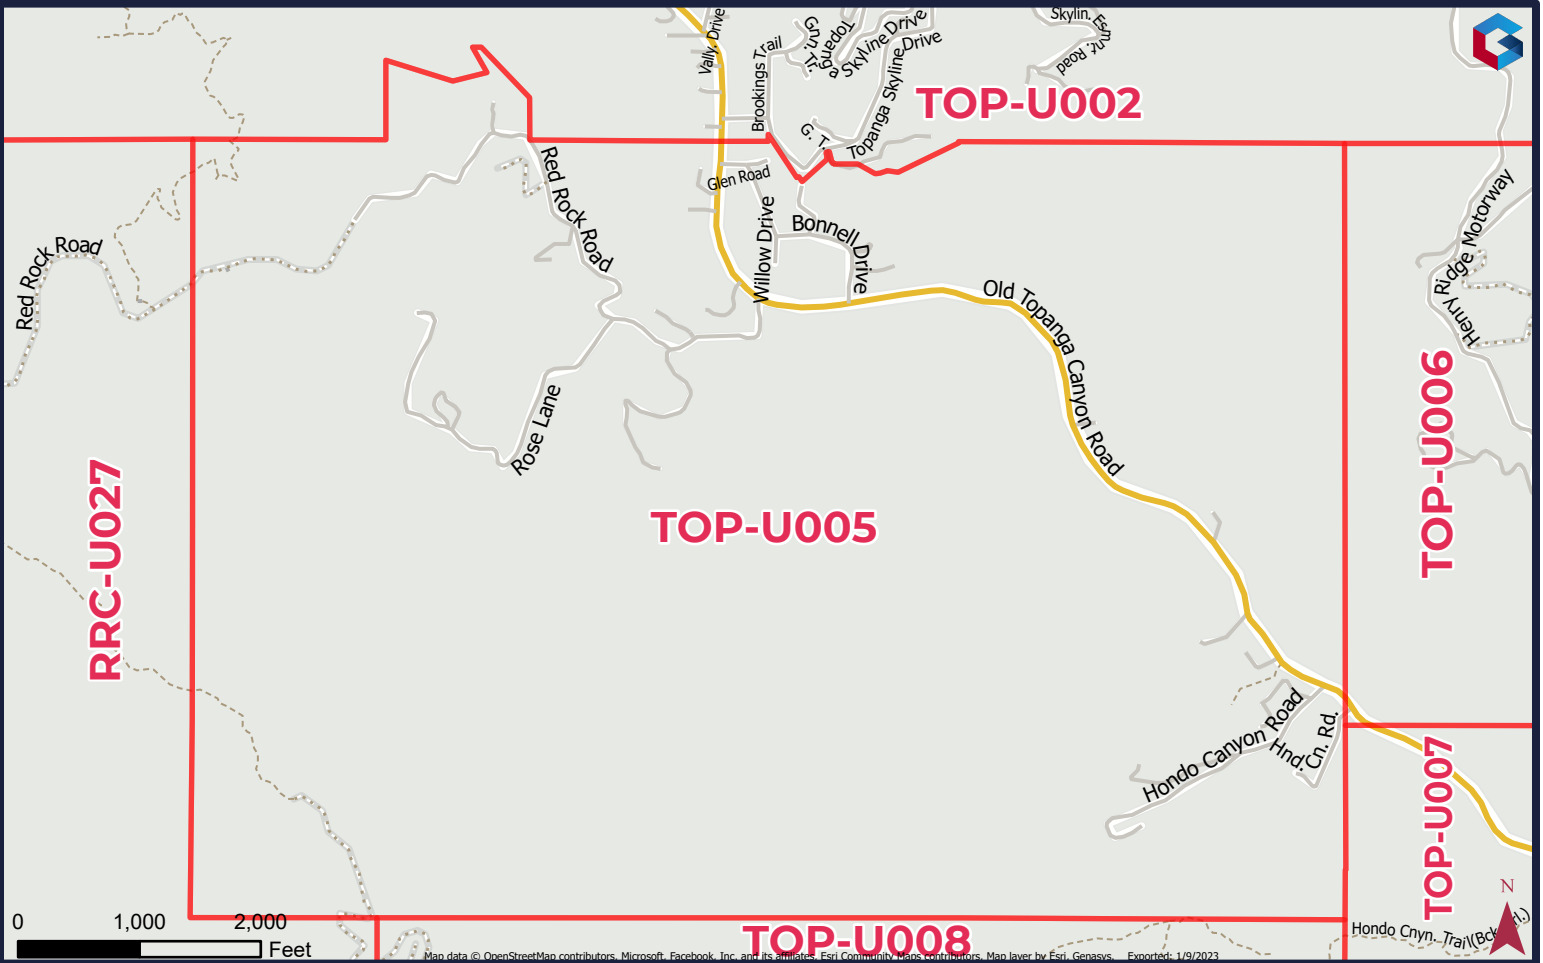

0 1,000 2,000 Feet

RRC-U027

TOP-U002

TOP-U005

TOP-U006

TOP-U007

TOP-U008

Hondo Canyon Road
Hnd. Cn. Rd.

Hond. Cnyn. Trl. (Bc. Tr.)

Powder Horn Ranch Road

Powder Horn Ranch Road

TOP-U008

Goldstone Road
In. R. W.
Gl. St. R. W.
C. R.

Harlan Mottry
Backbone Trail

Eden Road
Eden Road

Old Church Road
Old Church Road
Riding Trail

North Topanga Canyon Boulevard
Cuesta Cala Road
South Topanga Canyon Boulevard

Lokt. Trail
C Drive
Hill Drive
Cave Way

Almar Road
Falls Drive
Eli. Dr.
Top. Cn. Rd.

TOP-U006

TOP-U007

Ms. T.

Dead Horse Trail (Backbone Trail)

Entrada Road
Entrada Road
Entrada Drive

Colina Drive
Waveview Drive

Fire Road
East Topanga Canyon Boulevard

Amy Way
Greenbluff Drive

Trippet Lane

TOP-U007

TOP-U008

TOP-U009