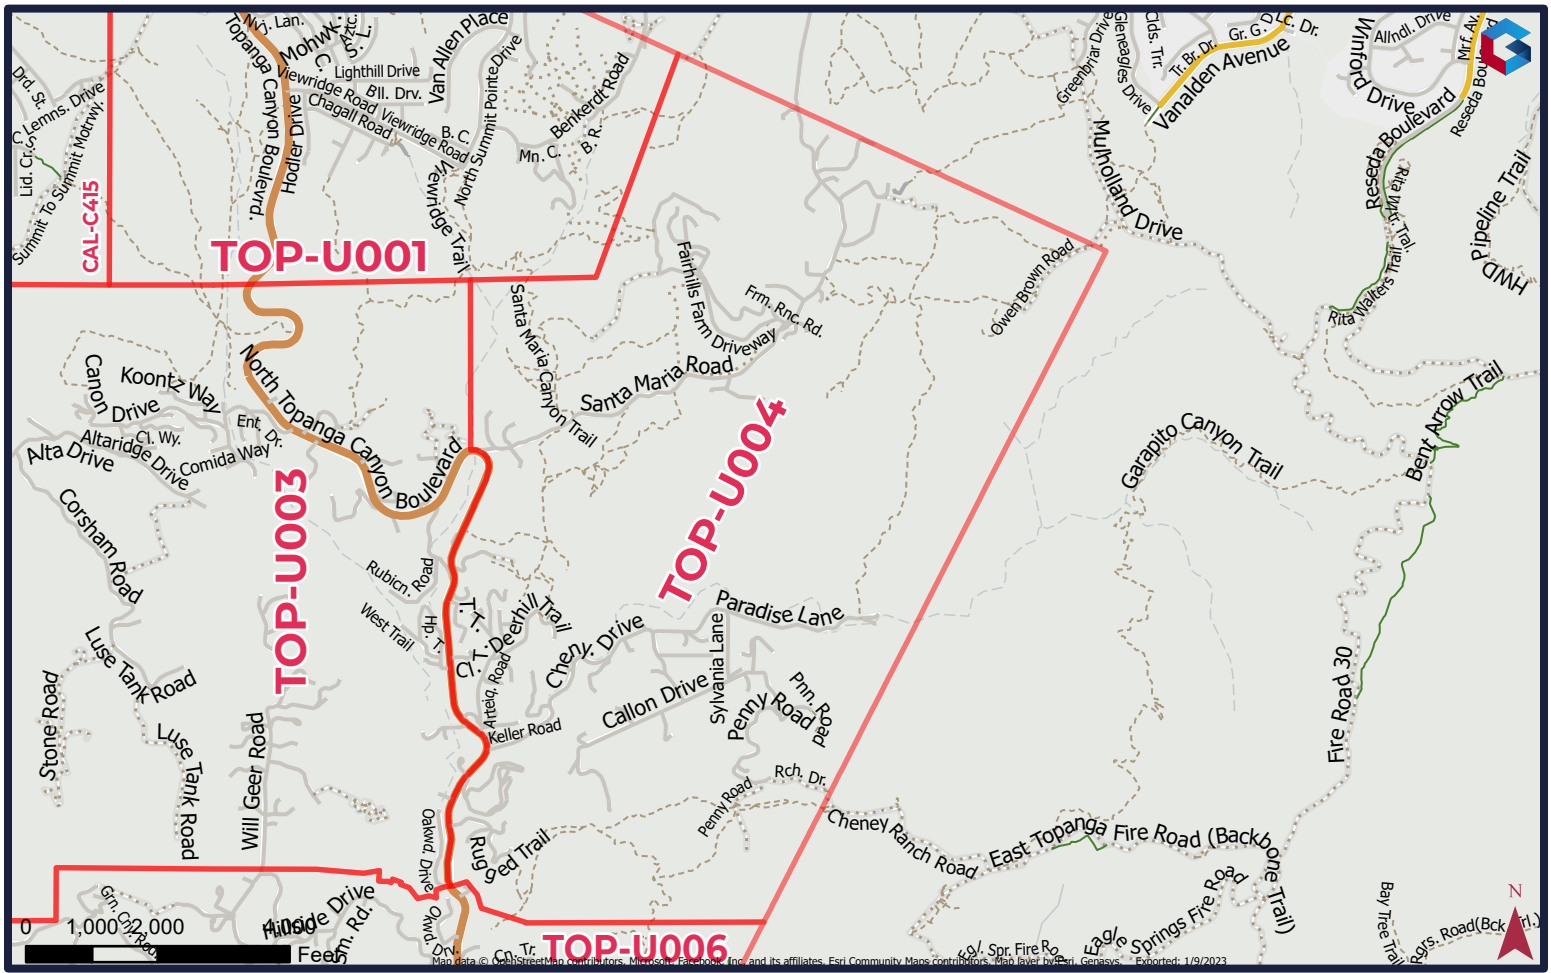

0 1,000 2,000 Feet

RRC-U027

TOP-U002

TOP-U005

TOP-U006

TOP-U007

TOP-U008

Hondo Canyon Road
Hnd. Cn. Rd.

Hond. Cnyn. Trl. (Bc. Tr.)

Powder Horn Ranch Road

Powder Horn Ranch Road

TOP-U008

Goldstone Road
In. R. W.
Gl. St. R. W.
C. R.

Harlan Mottry
Backbone Trail

Eden Road
Eden Road

Old Church Road
Old Church Road
Riding Trail

North Topanga Canyon Boulevard
Cuesta Cala Road
South Topanga Canyon Boulevard

Lokt. Trail
C Drive
Hill Drive
Cave Way

Almar Road
Falls Drive
Eli. Dr.
Top. Cn. Rd.

TOP-U006

TOP-U007

Ms. T.

Dead Horse Trail (Backbone Trail)

Entrada Road
Entrada Road
Entrada Drive

Colina Drive
Waveview Drive

Fire Road
East Topanga Canyon Boulevard

Amy Way
Greenbluff Drive

Trippet Lane

TOP-U007

TOP-U008

TOP-U009