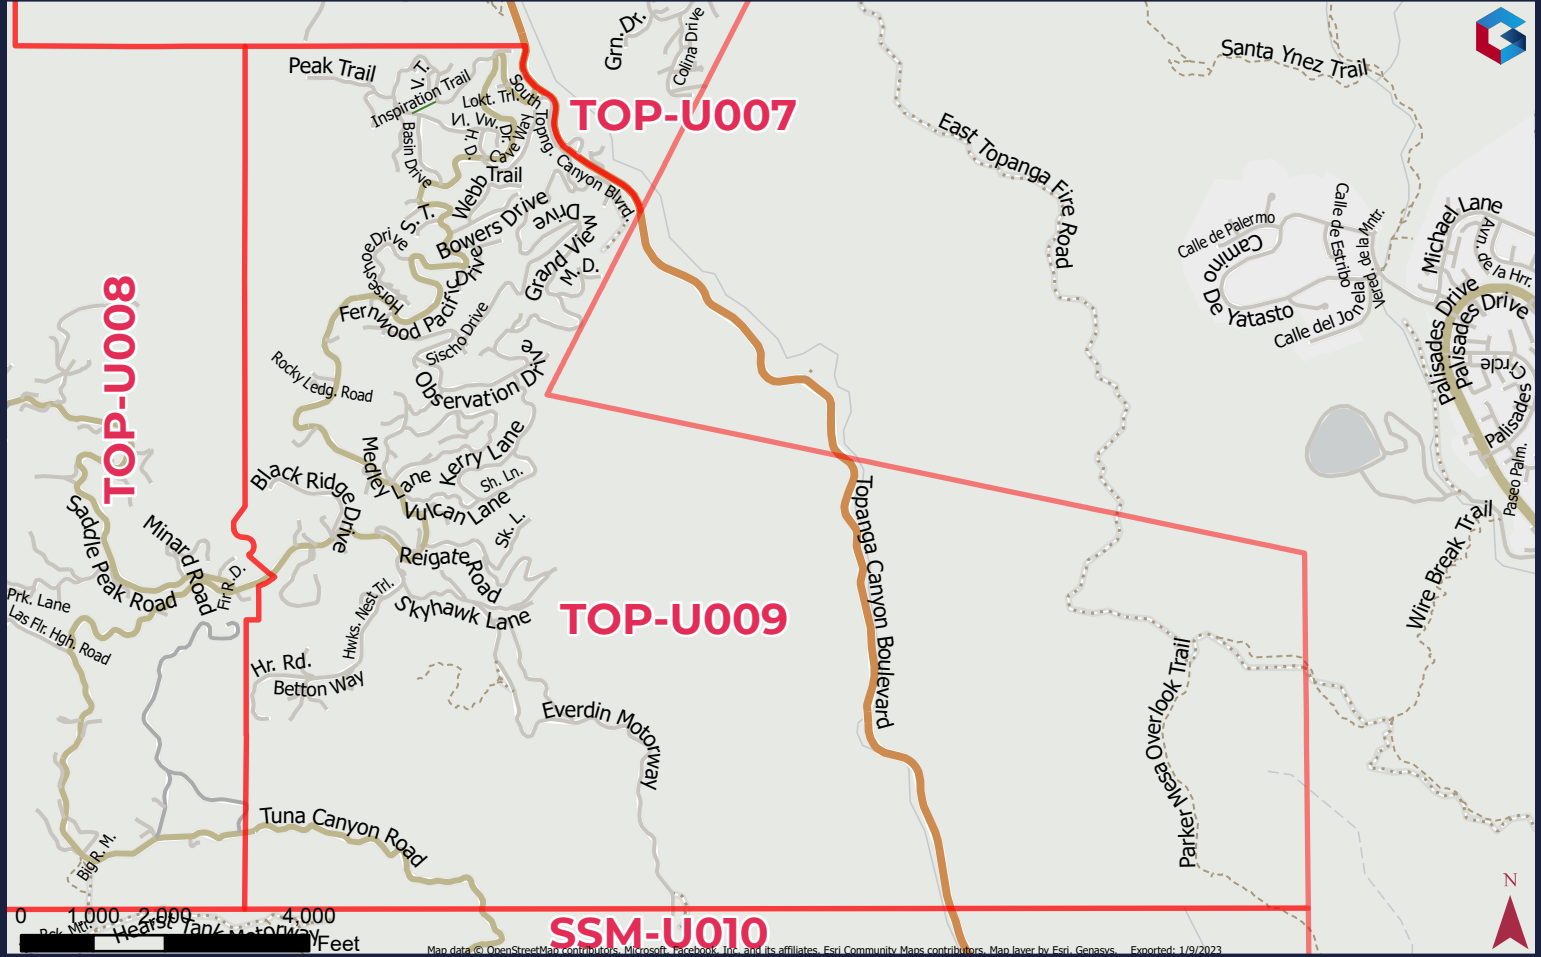

TOP-U007

TOP-U008

TOP-U009

SSM-U010