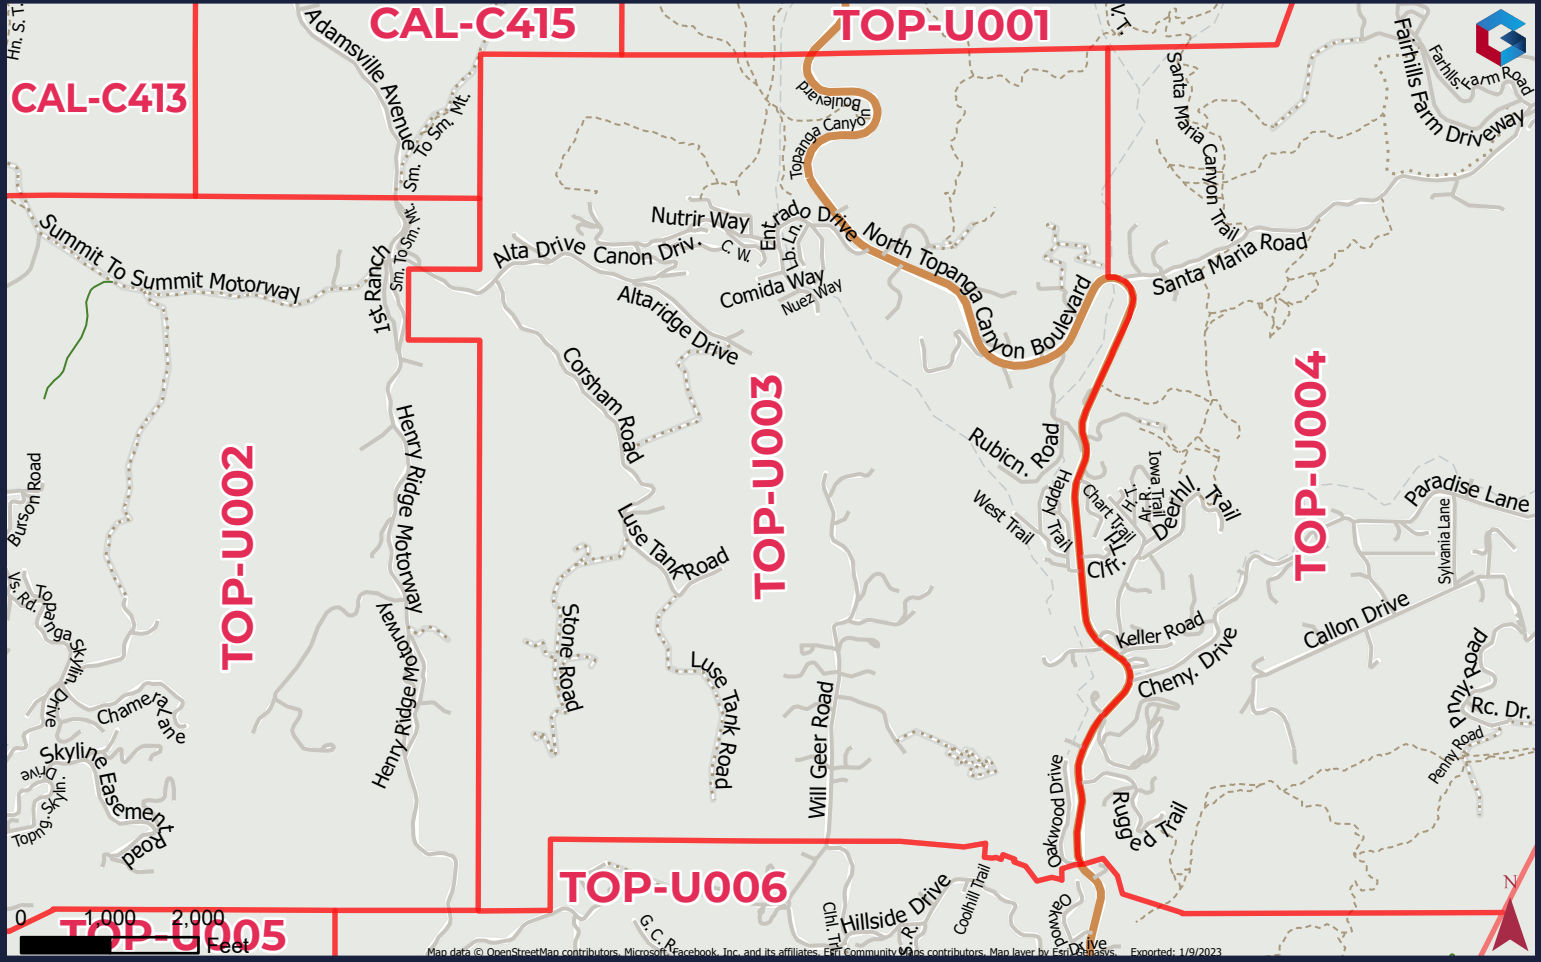

0 1,000 2,000 Feet

RRC-U027

TOP-U002

TOP-U005

TOP-U006

TOP-U007

TOP-U008

Hondo Canyon Road
Hnd. Cn. Rd.

Hond. Cnyn. Trl. (Bc. Tr.)

Powder Horn Ranch Road

Powder Horn Ranch Road

TOP-U008

Goldstone Road
In. R. W.
Gl. St. R. W.
C. R.

Harlan Mottry
Backbone Trail

Eden Road
Eden Road

Old Church Road
Old Church Road
Riding Trail

North Topanga Canyon Boulevard
Cuesta Cala Road
South Topanga Canyon Boulevard

Lokt. Trail
C Drive
Hill Drive
Cave Way

Almar Road
Falls Drive
Eli. Dr.
Top. Cn. Rd.

TOP-U006

TOP-U007

Ms. T.

Dead Horse Trail (Backbone Trail)

Entrada Road
Entrada Road
Entrada Drive

Colina Drive
Waveview Drive

Fire Road
East Topanga Canyon Boulevard

Amy Way
Greenbluff Drive

Trippet Lane

TOP-U007

TOP-U008

TOP-U009