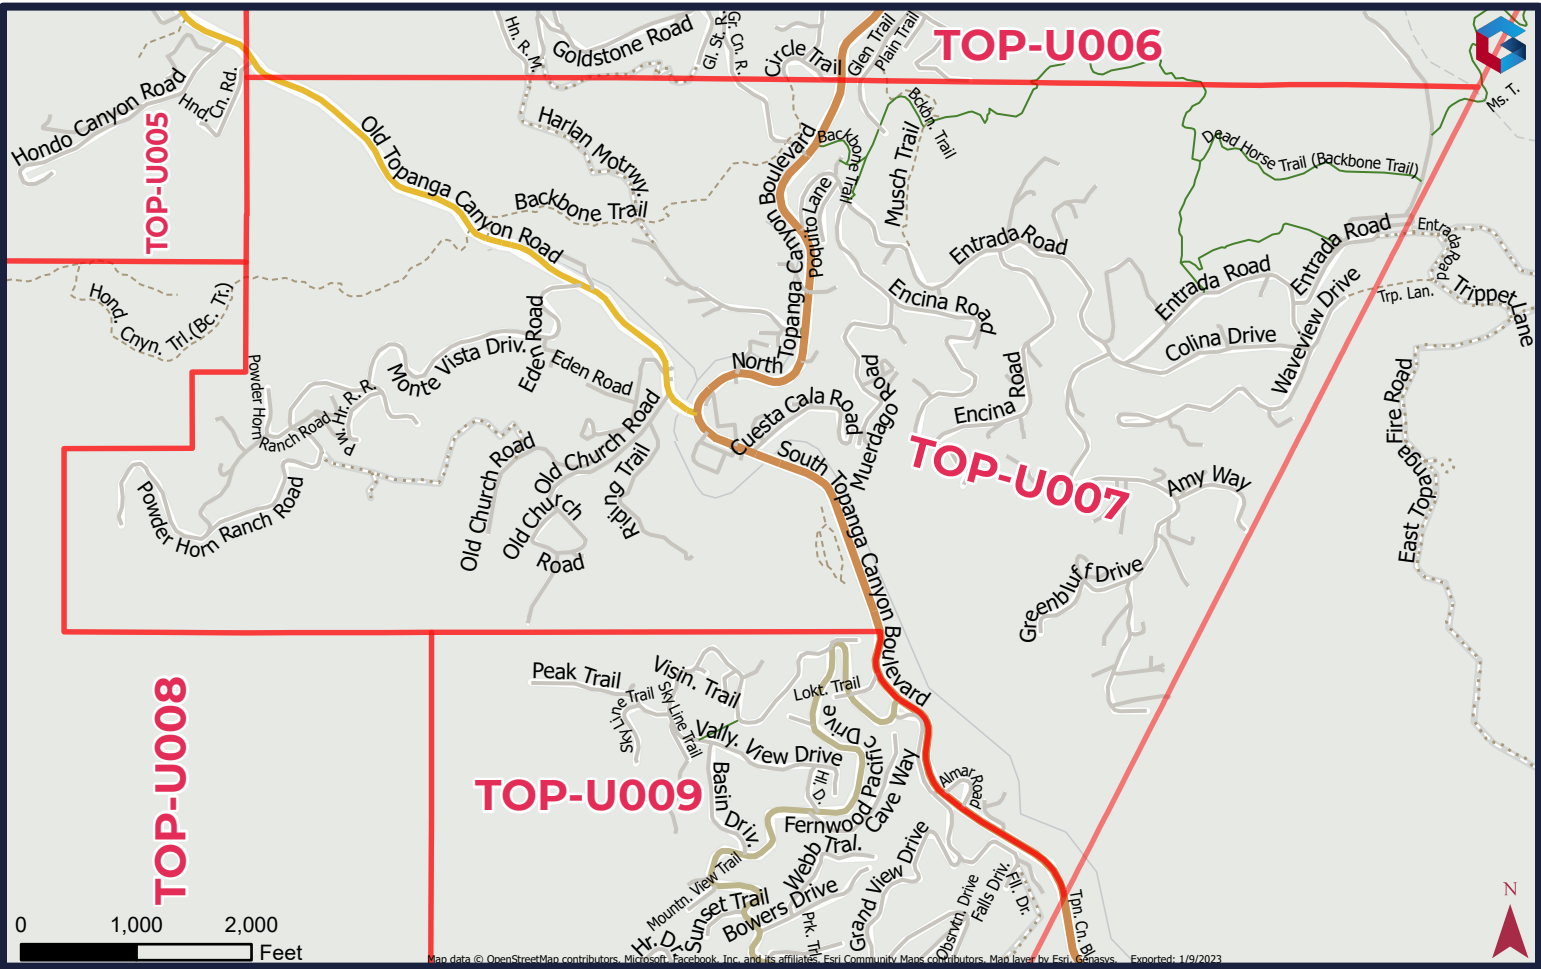

0 1,000 2,000 Feet

RRC-U027

TOP-U002

TOP-U005

TOP-U006

TOP-U007

TOP-U008

Hondo Canyon Road
Hnd. Cn. Rd.

Hond. Cnyn. Trl. (Bc. Tr.)

Powder Horn Ranch Road

Powder Horn Ranch Road

TOP-U008

Goldstone Road
In. R. W.
Gl. St. R. W.
C. R.

Harlan Mottry
Backbone Trail

Eden Road
Eden Road

Old Church Road
Old Church Road
Riding Trail

North Topanga Canyon Boulevard
Cuesta Cala Road
South Topanga Canyon Boulevard

Lokt. Trail
C Drive
Hill Drive
Cave Way

Almar Road
Falls Drive
Eli. Dr.
Top. Cn. Rd.

TOP-U006

TOP-U007

Ms. T.

Dead Horse Trail (Backbone Trail)

Entrada Road
Entrada Road
Entrada Drive

Colina Drive
Waveview Drive

Fire Road
East Topanga Canyon Boulevard

Amy Way
Greenbluff Drive

Trippet Lane

TOP-U007

TOP-U008

TOP-U009