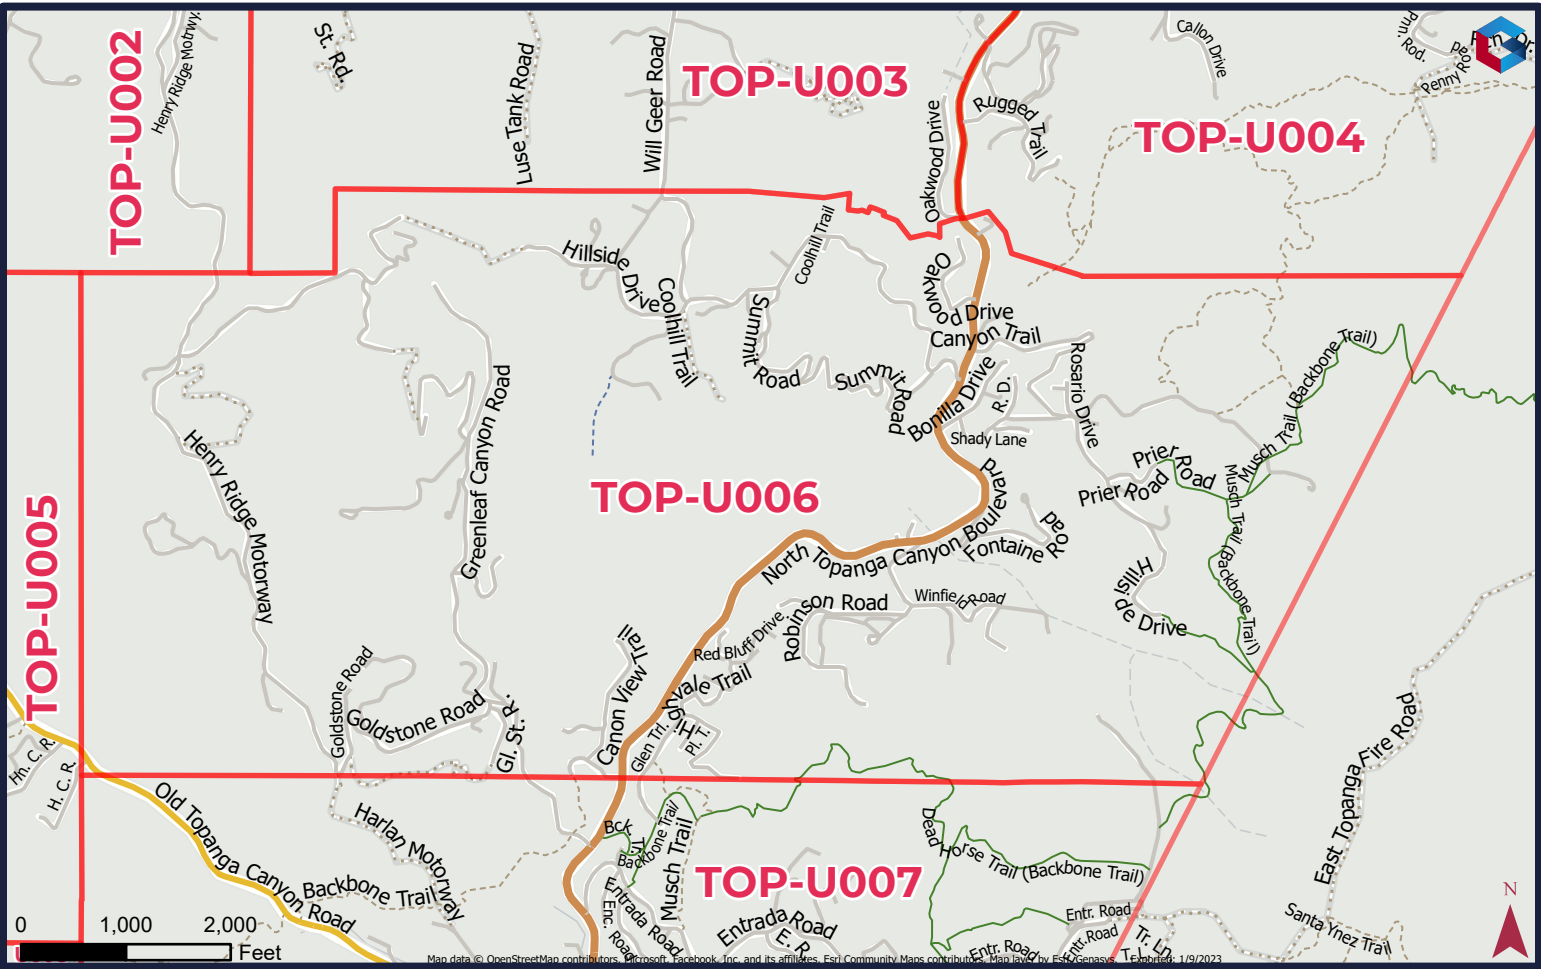

0 1,000 2,000 Feet

RRC-U027

TOP-U002

TOP-U005

TOP-U006

TOP-U007

TOP-U008

Hondo Canyon Road
Hnd. Cn. Rd.

Hond. Cnyn. Trl. (Bc. Tr.)

Powder Horn Ranch Road

Powder Horn Ranch Road

TOP-U008

Goldstone Road
In. R. W.
Gl. St. R. W.
C. R.

Harlan Mottry
Backbone Trail

Eden Road
Eden Road

Old Church Road
Old Church Road
Riding Trail

North Topanga Canyon Boulevard
Cuesta Cala Road
South Topanga Canyon Boulevard

Lokt. Trail
C Drive
Hill Drive
Cave Way

Almar Road
Falls Drive
Eli. Dr.
Top. Cn. Rd.

TOP-U006

TOP-U007

Ms. T.

Dead Horse Trail (Backbone Trail)

Entrada Road
Entrada Road
Entrada Drive

Colina Drive
Waveview Drive

Fire Road
East Topanga Canyon Boulevard

Amy Way
Greenbluff Drive

Trippet Lane

TOP-U007

TOP-U008

TOP-U009